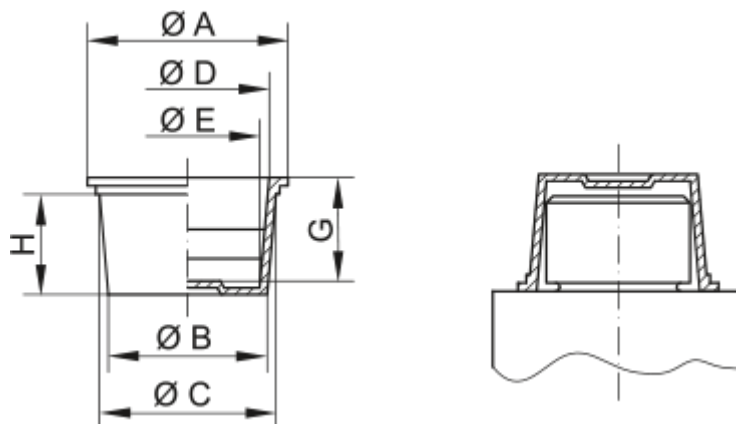

Article number: 59GPN610U30

Description: KLEE Universal plugs GPN 610 U - ( $\varnothing$  38,2-43/  $\varnothing$  41,4-36,6)

## Measures

A = 48

B = 38.2

C = 43

D = 41.4

E = 36.6

G = 23

H = 23